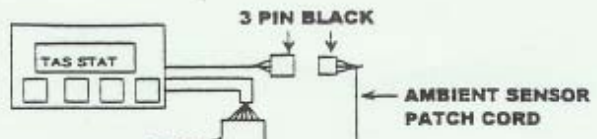

ACK  
D  
ZEN

WHITE 5 PIN  
CONNECTOR  
DISPLAY

CK  
EN

MAIN STAT PATCH CORD GRAY

GRAY  
6 PIN

GRAY 3 PIN

OUTSIDE TEMP SENSOR  
ROUTE TO BACK IN FRAME RAIL  
WIRE TIE

FLOOR OF STORAGE  
COMPARTMENT